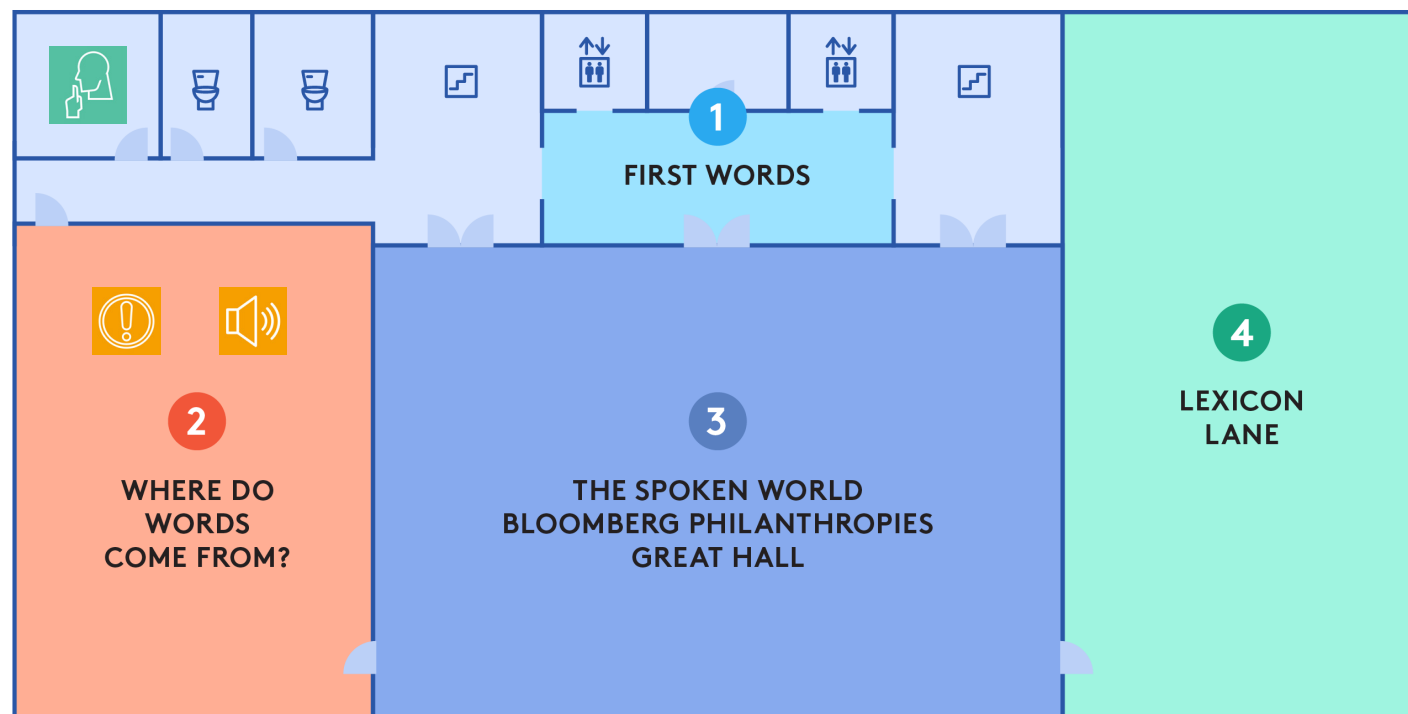

PLANET WORD

Sensory Map

This map shows areas where there is excessive light or noise changes (“surprises”) in the museum exhibits. Relatively quiet areas inside the museum are also shown. We recognize that we may not have accounted for all sensitivities. Please speak with any Visitor Services personnel if you need additional assistance.

PLEASE NOTE: All bathrooms at Planet Word have automatic flush toilets and hand dryers.

THIRD FLOOR