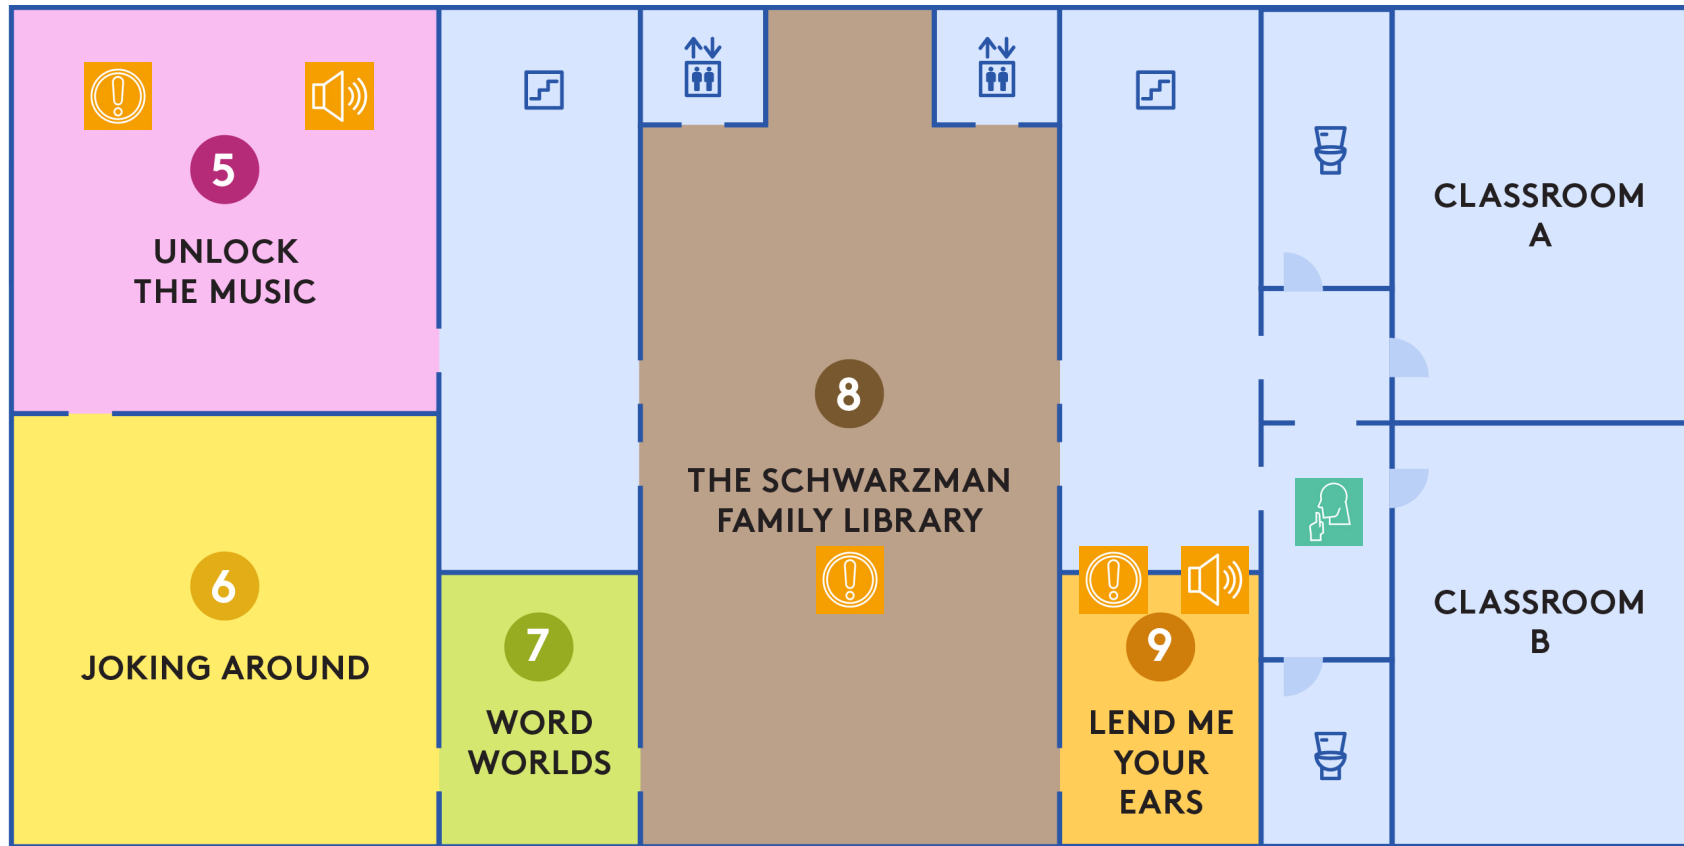

PLANET WORD

Sensory Map

This map shows areas where there is excessive light or noise changes (“surprises”) in the museum exhibits. Relatively quiet areas inside the museum are also shown. We recognize that we may not have accounted for all sensitivities. Please speak with any Visitor Services personnel if you need additional assistance.

PLEASE NOTE: All bathrooms at Planet Word have automatic flush toilets and hand dryers.

THIRD FLOOR

SECOND FLOOR

KEY

RESTROOMS

STAIRS

ELEVATORS

QUIET AREA

SURPRISE AREA
(Changes in
light or sound)

LOUD NOISES

FIRST FLOOR

KEY