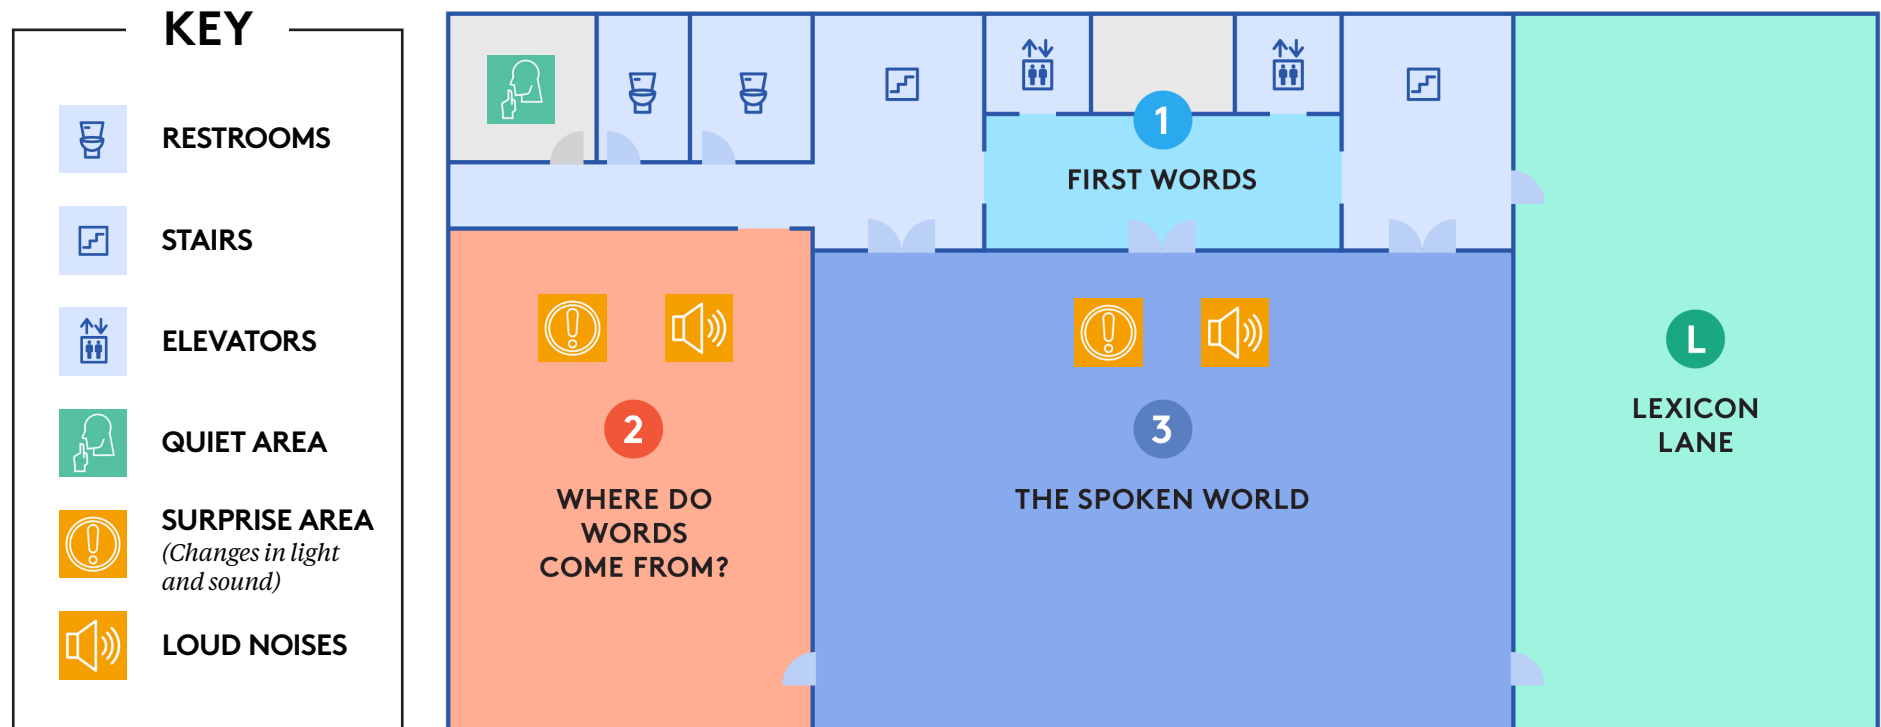

PLANET WORD

Sensory Map

This map shows areas where there is excessive light and noise changes (“surprises”) in the museum exhibits. Relatively quiet areas inside the museum are also shown. We recognize that we may not have accounted for all sensitivities. Please speak with any Visitor Services personnel if you need additional assistance.

PLEASE NOTE: All bathrooms at Planet Word have automatic flush toilets and hand dryers.

THIRD FLOOR