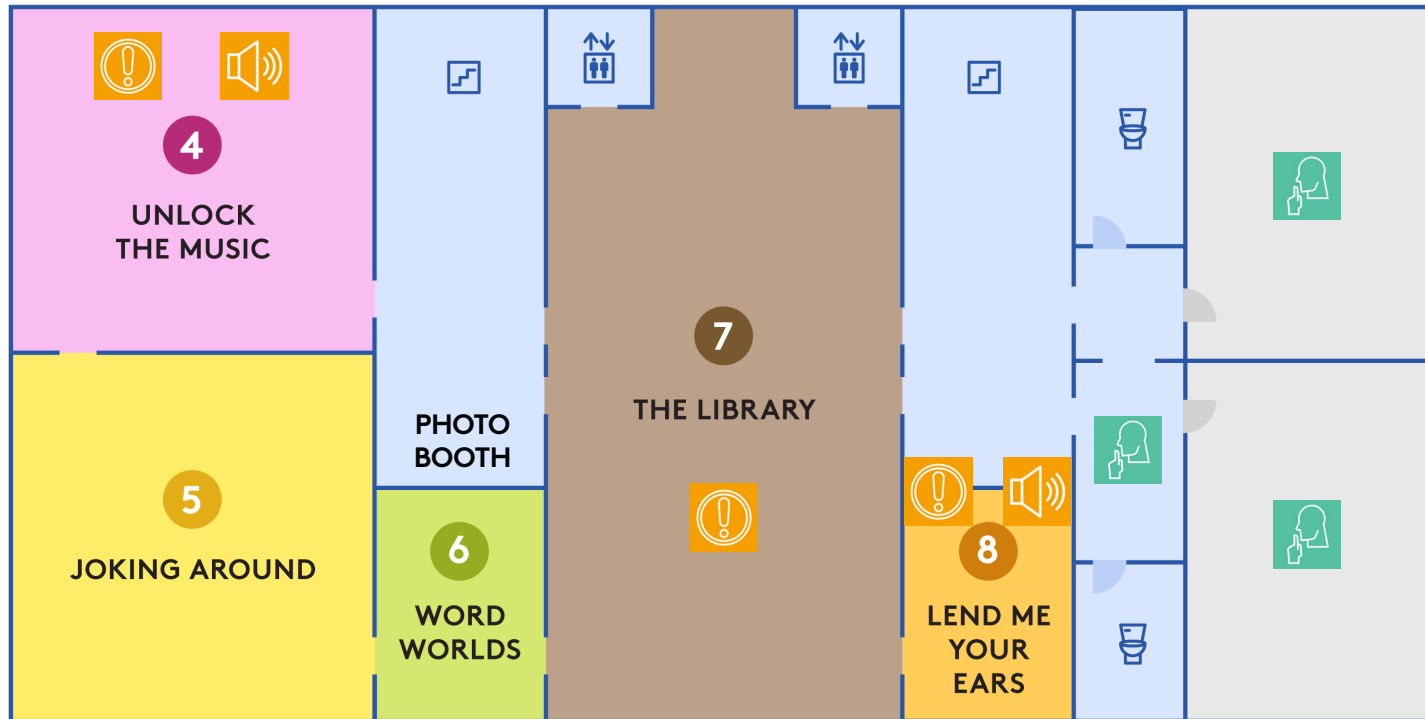

## Sensory Map

This map shows areas where there is excessive light and noise changes (“surprises”) in the museum exhibits. Relatively quiet areas inside the museum are also shown. We recognize that we may not have accounted for all sensitivities. Please speak with any Visitor Services personnel if you need additional assistance.

### THIRD FLOOR

### KEY

RESTROOMS

STAIRS

ELEVATORS

QUIET AREA

**SURPRISE AREA**  
*(Changes in light and sound)*

LOUD NOISES

MUSEUM ENTRANCE  
ON K ST

## KEY

RESTROOMS

STAIRS

ELEVATORS

QUIET AREA

**SURPRISE AREA**  
*(Changes in light and sound)*

LOUD NOISES